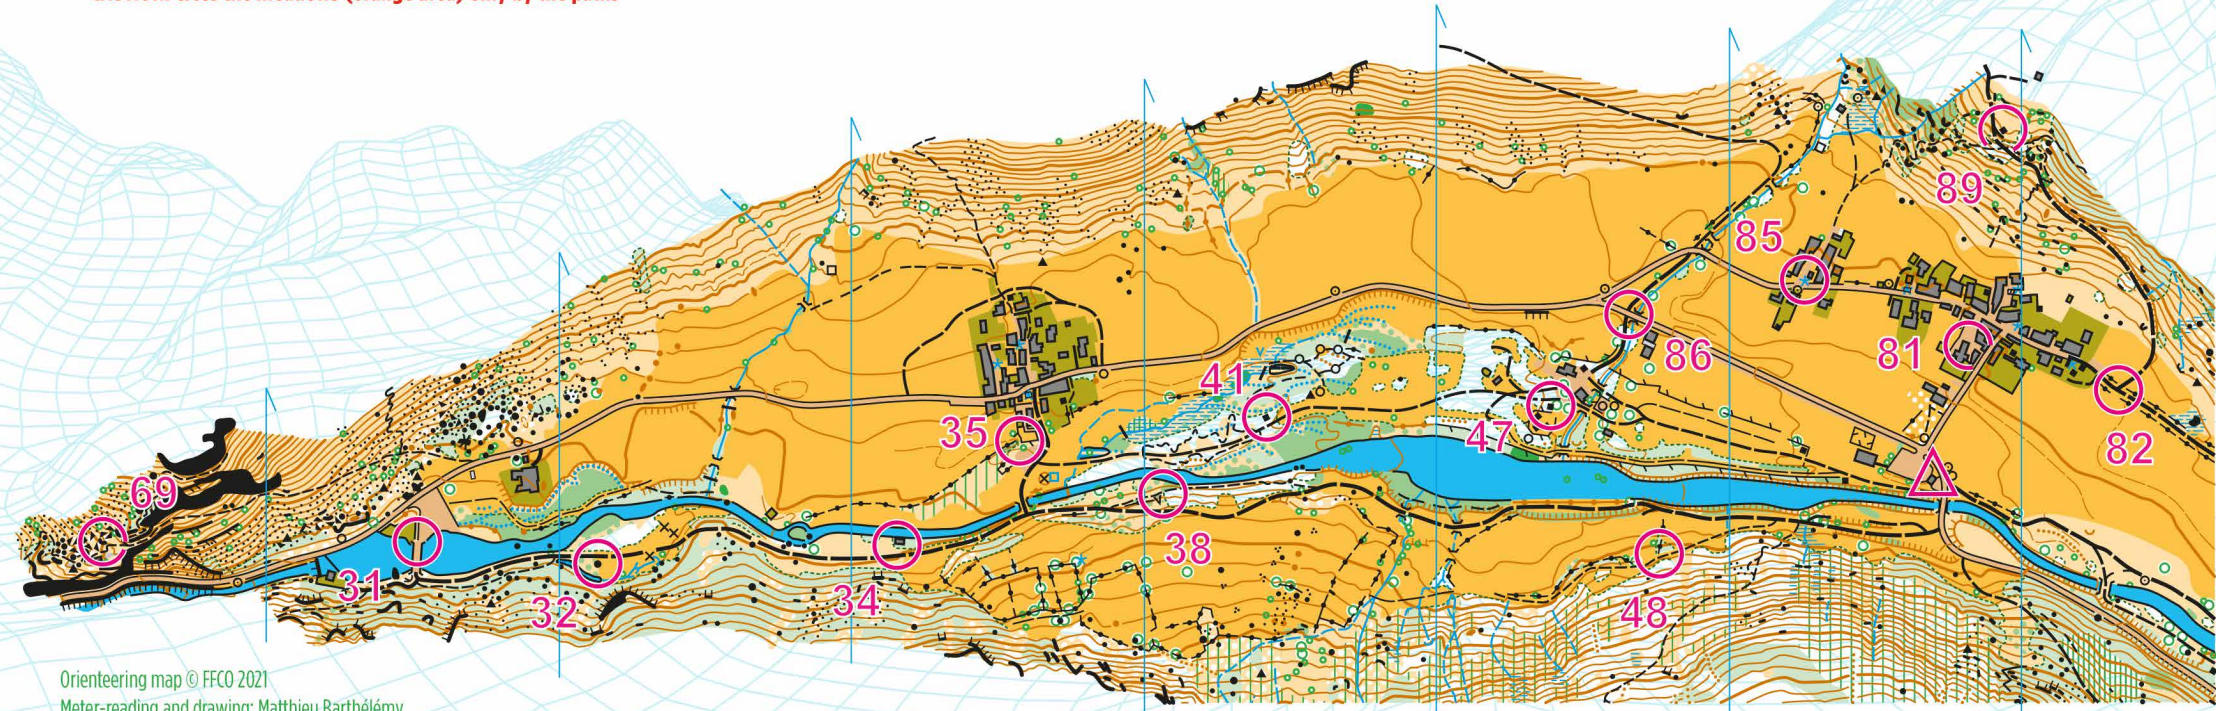

LE BOIS
2 km

△ Start / Finish: Nordic chalet

CAUTION: cross the meadows (orange area) only by the paths

Orienteering map © FFCO 2021
Meter-reading and drawing: Matthieu Barthélémy

RELIEF

- contour line
- ditch, embankment
- hillock, hole, dip
- rock, group of rocks
- cliff

PLANT

- tree, shrub, stump
- penetrable to impassable forest
- open area, sparse trees

WATER

- waterway, stream
- spring, fountain
- lake, marsh

HUMAN

- road, track, path
- fence, low wall, bridge
- specific items
- building
- paved area, private area (prohibited)

With the orienteering map, find the markers in the suggested order.

Accessible outside the winter period.

The markers are located on or close by characteristic features of the site.
Using the legend and symbols on the map, orient yourself and find the position and the route you need to take to find the markers in the proposed order.

The start and finish points are represented by a  and each marker by a  with its code number **87** will allow you to check its location.

Enjoy the discovery!

RECOMMENDATIONS

- Do not cross private property, hay meadows and herds.
- Be aware of hikers, mountain bikers, cyclists, runners, etc...
- Pick up your rubbish, do not leave anything on the site.